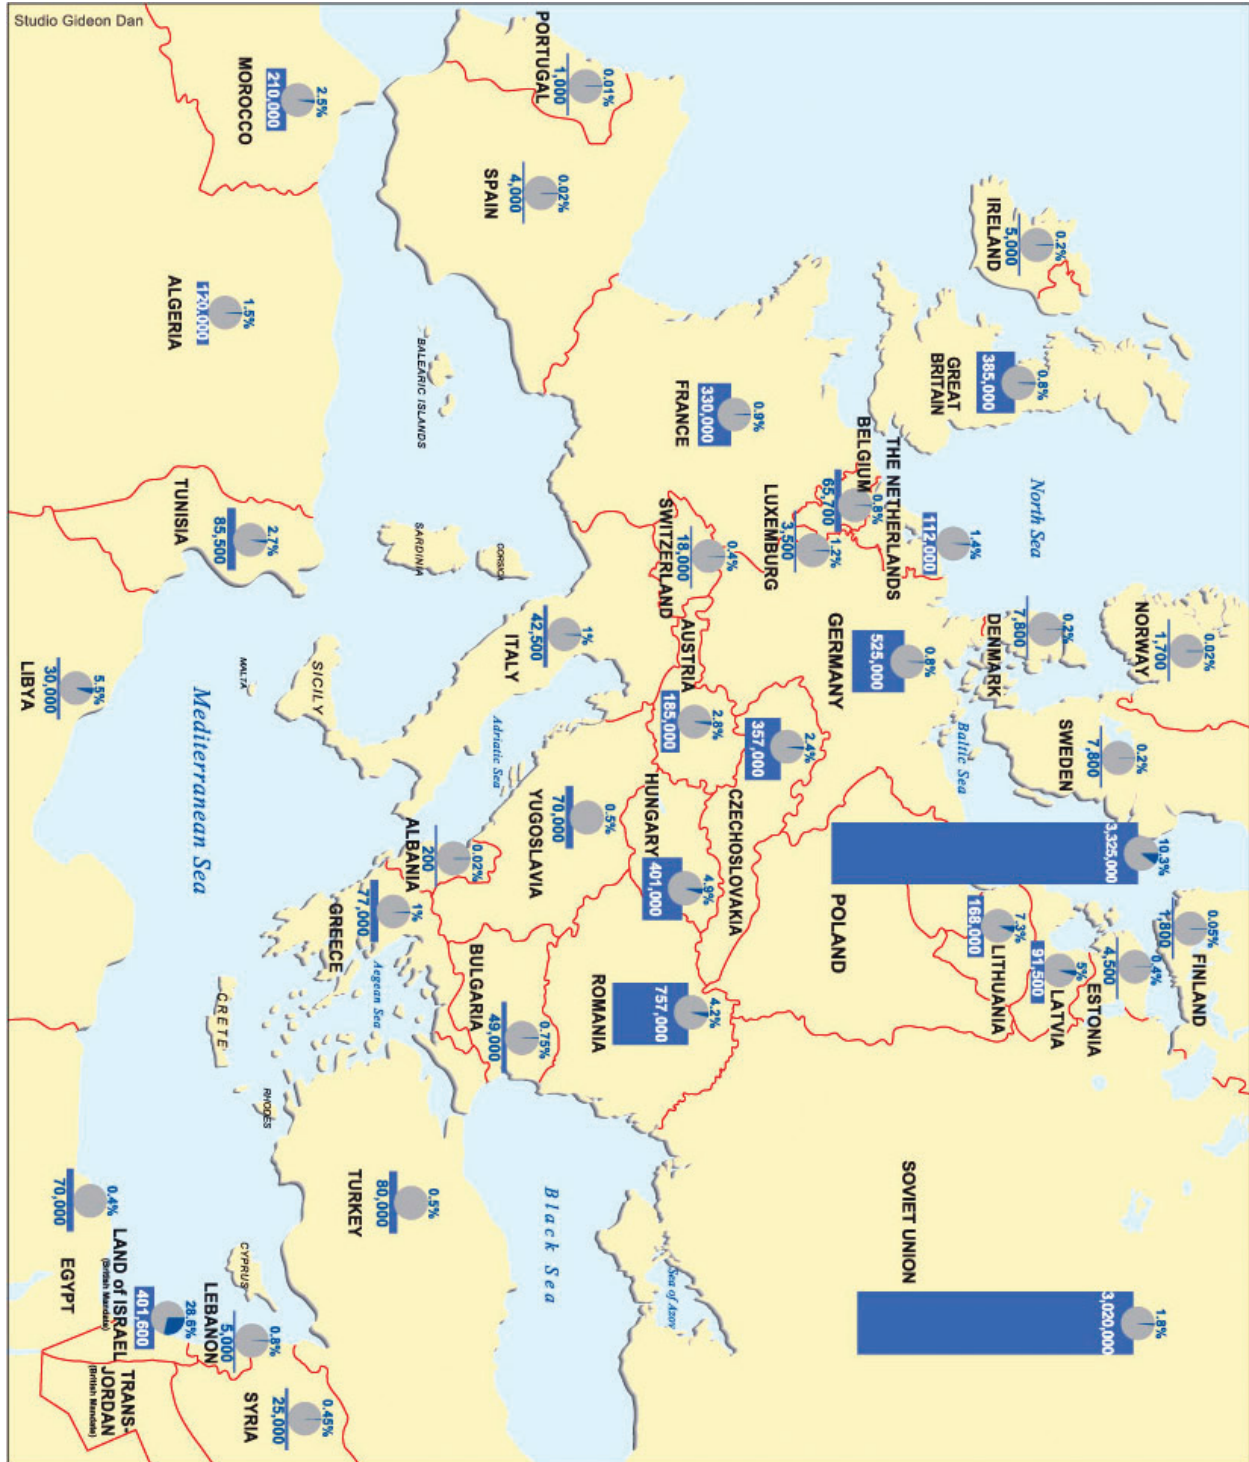

# JEWISH COMMUNITIES IN EUROPE BEFORE THE NAZIS RISE TO POWER

Reprinted with permission from Bella Gutterman and Avner Shalev, eds., *To Bear Witness: Holocaust Remembrance at Yad Vashem* (Jerusalem: Yad Vashem, 2005): 27. All rights reserved.